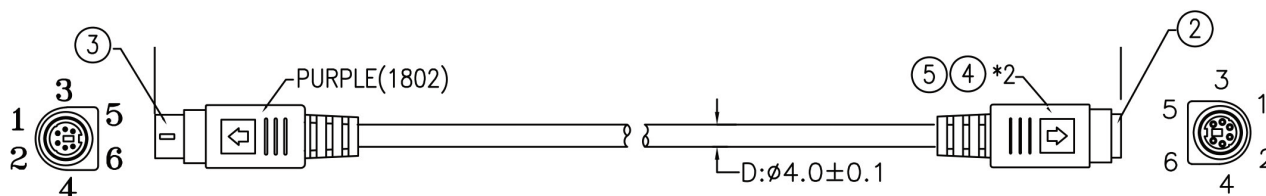

## PS/2 CABLE, INLINE®, M/F, BLACK/PURPLE, GOLDEN CONTACTS

- 6pin mini diode-plug to 6pin mini diode-socket
- 1:1 configuration
- PC'99 standard violet for PS/2 keyboard
- cable color: black
- gold-plated contacts

5	INNER JACKET PE (RoHS)
4	OUTER JACKET PVC 45Pa PURPLE(1802) (RoHS)
3	MD6M BLACK SOLDER TYPE SHELL:PLATED GOLD W/SHRAPNEL (RoHS)
2	MD6F BLACK SOLDER TYPE SHELL:PLATED GOLD W/SHRAPNEL (RoHS)
1	CABLE NON UL 28#6C+A+D OD:4.0MM BLACK(1101) W/"INLINE"LOGO 2000MM (RoHS)

P1		P2
M-DIN6M		M-DIN6F
1	BLACK	1
2	BROWN	2
3	RED	3
4	ORANGE	4
5	YELLOW	5
6	GREEN	6
SHELL	DRAIN	SHELL

Art. Nr.	EAN	Length
13342W	4043718054992	2 m
13345W	4043718055036	5 m