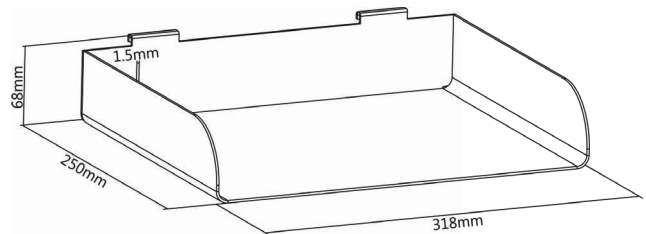

INLINE® SLATWALL SHELF LARGE, WHITE

The InLine Slatwall series creates intelligent space for setting up monitor holders and accessories such as trays for documents, pens and desk utensils. The system offers two mounting options for a wide range of installation requirements as a desk or wall mount.

The desk mount offers a dual-user option, meaning monitors and accessories can be configured for two opposing desks on different levels.

- InLine Slatwall Shelf large, white
- Material: steel
- Colour: white
- Dimensions: approx. 31.88x25x6.8 cm, can be loaded up to 3 kg
- For mounting on InLine Slatwall Panel