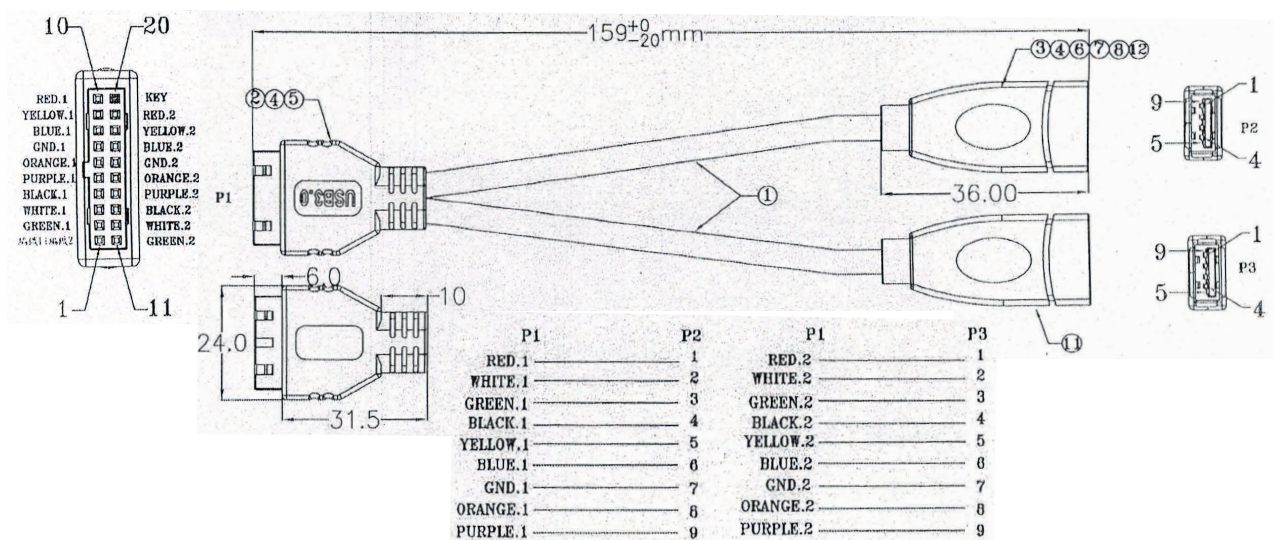

USB 3.0 ADAPTOR CABLE INTERNAL, INLINE®, 2X USB A FEMALE TO MAINBOARD

USB 3.0 adaptor cable, 2x USB A female to 19pin mainboard connector, to connect 2 external USB 3.0 devices.

- 2x USB A female to 19pin. mainboard connector