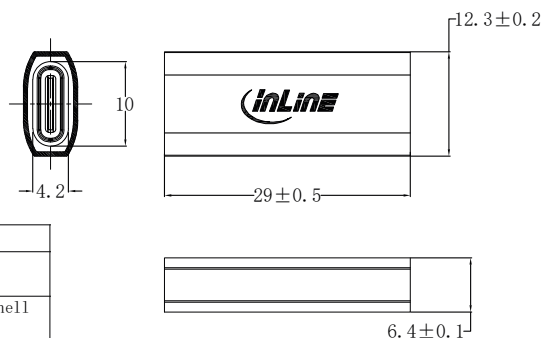

The InLine® USB4 adapter with USB-C socket to USB-C socket offers maximum versatility and performance for demanding applications. With support for up to 240 W EPR (48 V / 5 A), the adapter enables fast charging for compatible devices.

Additional technical specifications:

- Ports: USB-C socket to USB-C socket
- Compatibility: USB4 / USB 3.2 / USB 2.0 / Thunderbolt 3 & 4

- Support for data and video transmission
- Support 8k@60hz resolution
- Data Transfer: 40Gbps
- Support 240W EPR 48V 5A power max
- Operating Temperature: 0°C ~ 45°C
- Storage Temperature: -20°C ~ 70°C
- RoHS 2011/65/EU and amendment directives (EU) 2015/863 compliant; REACH 1907/2006/EC compliant.

③	Housing	Aluminium Shell Grey
②	In-connection	PCB
①	Connector	USB Type C Female, The Pin Gold Plating, the Shell For Nickel plating

Technical Data	
Article height:	0.3 cm
Article length:	3 cm
Article width:	1.3 cm
Colour:	Grey
Data transmission rate:	40 Gb/s
Housing material:	Aluminium, plastic
Power supply:	PD up to 240W
Shielding:	Yes
Side A:	USB-C female
Side B:	USB-C female
Signal:	Data
Supported display resolution:	up to 7680x4320/60Hz
USB specification:	USB 4