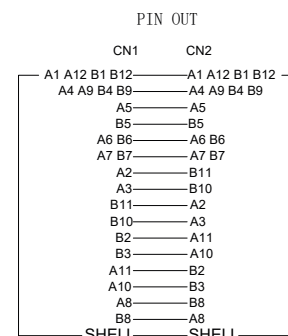

③	Housing	Aluminium Shell Grey
②	In-connection	PCB
①	Connector	USB Type C Female, The Pin Gold Plating, the Shell For Nickel plating

Technical Data	
Article height:	0.3 cm
Article length:	3 cm
Article width:	1.3 cm
Colour:	Grey
Data transmission rate:	40 Gb/s
Housing material:	Aluminium, plastic
Power supply:	PD up to 240W
Shielding:	Yes
Side A:	USB-C female
Side B:	USB-C female
Signal:	Data
Supported display resolution:	up to 7680x4320/60Hz
USB specification:	USB 4