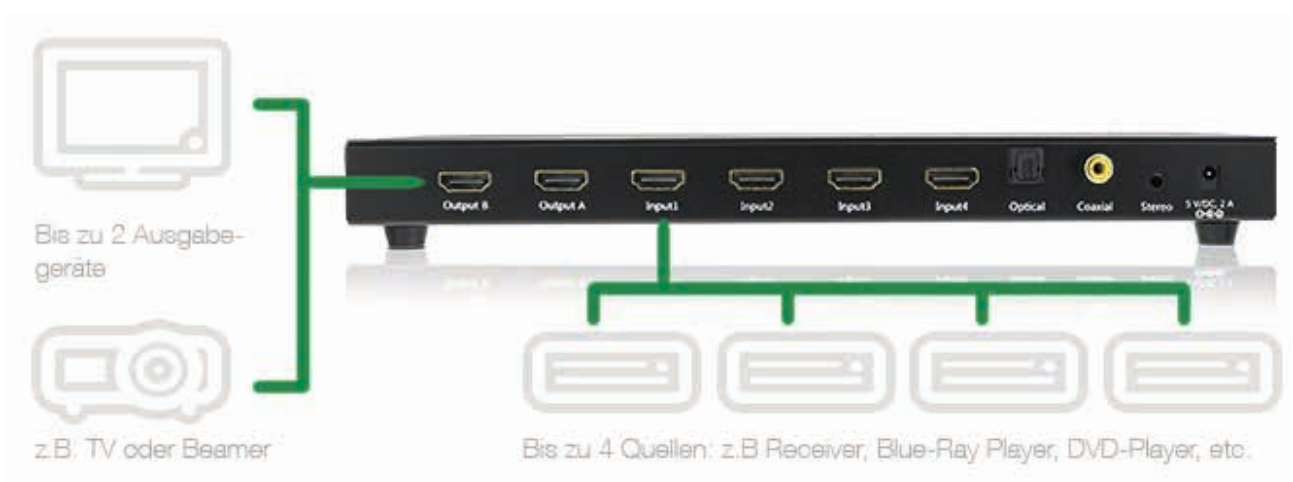

INLINE® HDMI MATRIX SWITCH 4K ULTRAHD 4 INPUT PORT TO 2 OUTPUT PORT

The InLine® HDMI MATRIX SWITCH conducts high-definition video in multiple resolutions of more up to 4K2K and multi-channel digital audio from the four HDMI sources to two displays devices. Two outputs give you the choices of high-definition audio and video signals up to two displays. Any type of 4 to 2 matrix switch offers flexibility for existing integrated systems. This eliminates the constant effort change the sources to a display equipped with one input. Every source is accessible at all times from any display device with an IR remote control.

- Video resolution: max. 4K2K (10,2 Gbit/s all channels)
- cable length max. 10m
- Cascadable: max. 3x without quality loss
- Bandwidth: 40MHz / 3,4 Gbit/s pro Kanal
- 12-bit per channel (36 bit all channel) for strongcolors
- HDCP
- supports 3D up to 1080p
- Uncompressed audio files, such as LPCM
- Compressed Audio: DTS Digital
- Power consumption: 2,5W (<1W standby)