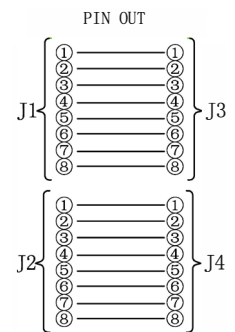

## INLINE® ISDN WALL SOCKET 2X RJ45 SOCKET FLUSH MOUNT, SCREW CONNECTOR 2X 8-FOLD

- 2x RJ 45 socket
- Cable connections are screwed on (screw terminal strip)
- No terminal resistor
- 2x 8-pin assignment, separate connectors
- flush mounted

⑥	Screw	ST3, 5*20 (Accessory)
⑤	PCB	FR-4 T=1.0MM
④	Connector	Connector 8P8C 3u"Gold plate
③	RJ45 JACK	RJ45 8P8C JACK
②	Germany cover	ABS White RAL 9010
①	Germany face panel	ABS White RAL 9010

EAN: 4043718139989  
ART.-NR.: 69989C