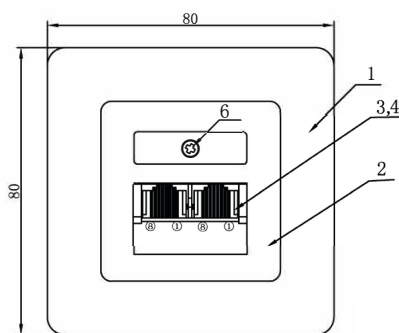

## INLINE® ISDN WALL SOCKET 2X RJ45 SOCKET FLUSH MOUNT, SCREW CONNECTOR 2X 8-FOLD

- 2x RJ 45 socket
- Cable connections are screwed on (screw terminal strip)
- No terminal resistor
- 2x 8-pin assignment, separate connectors
- flush mounted

⑥	Screw	ST3, 5*20 (Accessory)
⑤	PCB	FR-4 T=1.0MM
④	Connector	Connector 8P8C 3u"Gold plate
③	RJ45 JACK	RJ45 8P8C JACK
②	Germany cover	ABS White RAL 9010
①	Germany face panel	ABS White RAL 9010

EAN: 4043718139989  
ART.-NR.: 69989C