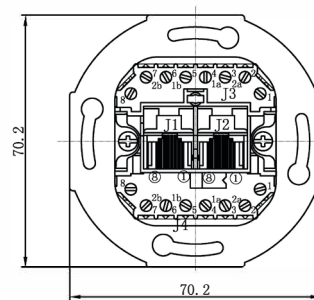

## INLINE® ISDN WALL SOCKET 2X RJ45 SOCKET FLUSH MOUNT, SCREW CONNECTOR 2X 8-FOLD

- 2x RJ 45 socket
- Cable connections are screwed on (screw terminal strip)
- No terminal resistor
- 2x 8-pin assignment, separate connectors
- flush mounted

⑥	Screw	ST3, 5*20 (Accessory)
⑤	PCB	FR-4 T=1.0MM
④	Connector	Connector 8P8C 3u"Gold plate
③	RJ45 JACK	RJ45 8P8C JACK
②	Germany cover	ABS White RAL 9010
①	Germany face panel	ABS White RAL 9010

EAN: 4043718139989  
ART.-NR.: 69989C