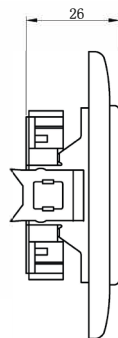

## INLINE® ISDN WALL SOCKET 2X RJ45 SOCKET FLUSH MOUNT, SCREW CONNECTOR 2X 8-FOLD

- 2x RJ 45 socket
- Cable connections are screwed on (screw terminal strip)
- No terminal resistor
- 2x 8-pin assignment, separate connectors
- flush mounted

⑥	Screw	ST3, 5*20 (Accessory)
⑤	PCB	FR-4 T=1.0MM
④	Connector	Connector 8P8C 3u"Gold plate
③	RJ45 JACK	RJ45 8P8C JACK
②	Germany cover	ABS White RAL 9010
①	Germany face panel	ABS White RAL 9010

EAN: 4043718139989  
ART.-NR.: 69989C