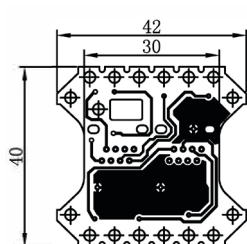

## INLINE® ISDN WALL SOCKET 2X RJ45 SOCKET FLUSH MOUNT, SCREW CONNECTOR 2X 8-FOLD

- 2x RJ 45 socket
- Cable connections are screwed on (screw terminal strip)
- No terminal resistor
- 2x 8-pin assignment, separate connectors
- flush mounted

⑥	Screw	ST3, 5*20 (Accessory)
⑤	PCB	FR-4 T=1.0MM
④	Connector	Connector 8P8C 3u"Gold plate
③	RJ45 JACK	RJ45 8P8C JACK
②	Germany cover	ABS White RAL 9010
①	Germany face panel	ABS White RAL 9010

EAN: 4043718139989  
ART.-NR.: 69989C