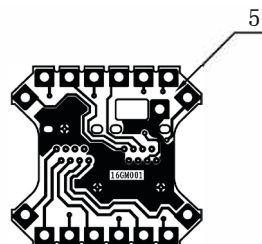

## INLINE® ISDN WALL SOCKET 2X RJ45 SOCKET FLUSH MOUNT, SCREW CONNECTOR 2X 8-FOLD

- 2x RJ 45 socket
- Cable connections are screwed on (screw terminal strip)
- No terminal resistor
- 2x 8-pin assignment, separate connectors
- flush mounted

⑥	Screw	ST3, 5*20 (Accessory)
⑤	PCB	FR-4 T=1.0MM
④	Connector	Connector 8P8C 3u"Gold plate
③	RJ45 JACK	RJ45 8P8C JACK
②	Germany cover	ABS White RAL 9010
①	Germany face panel	ABS White RAL 9010

EAN: 4043718139989  
ART.-NR.: 69989C