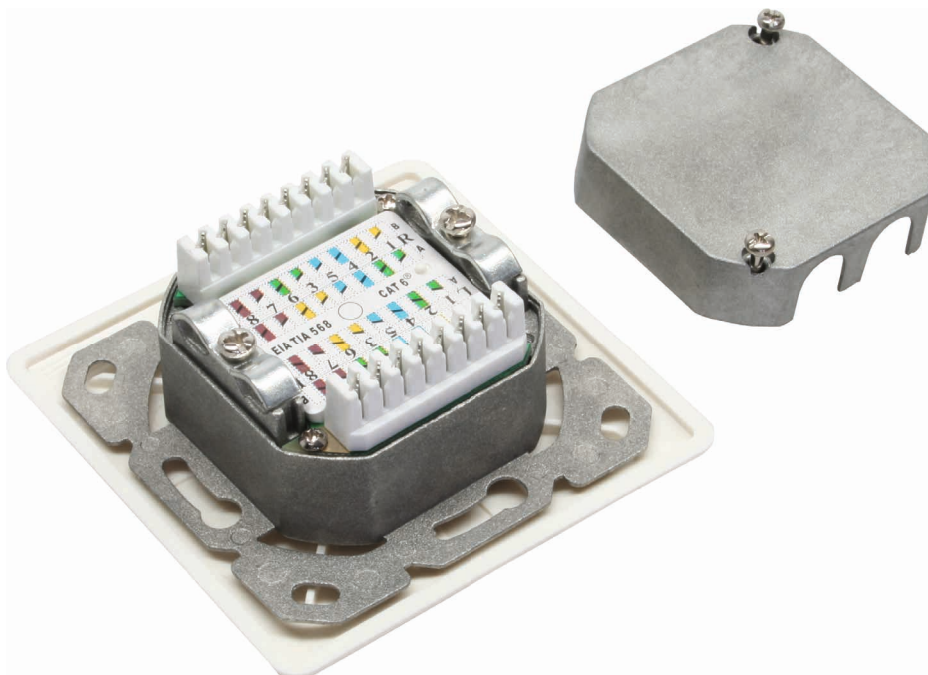

## CAT.6 CONNECTION BOX, INLINE®, 2X RJ45 SOCKET, RAL9010 WHITE, HORIZONTAL

- Fulfills all requirements of new E Class (250MHz) according to ISO/IEC11801 and EN50173 with components according to GHMT Link Certificate
- 40° outlet
- LSA/IDC strip
- color-coded according to TIA568B, and number-coded according to EN50173
- fully shielded die-cast case
- Central plate with integrated dust protection caps
- Designable, may be combined with all established switching programs
- Including accessories required for complete flush mounting installation
- Assembly instructions in German/English included

**EAN: 4043718111183**  
**ART.-NR.: 75602H**