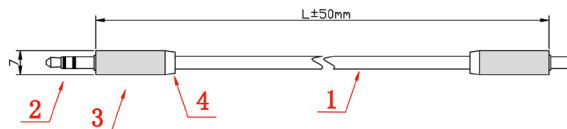

INLINE® SLIM AUDIO CABLE 3.5MM MALE TO MALE STEREO

Slim Audio Cable, thin and flexible

- 3.5mm male stereo plug at both sides

- gold plated contacts
- Stereo pin assignment, 3pin.
- Colour: black with nickered metal plugs

WIRING DIAGRAM

SPECIFICATION

Art. Nr.	Length	EAN
99214	1	4043718235759
99211	1	4043718235766
992111	1	4043718283118
S-99211	1	4043718269648
99212	2	4043718235773
99213	3	4043718235780
99215	5	4043718235797
99210	10	4043718235803

4	MOULDED1	PVC 45P black	2*8g
3	SHELL 1	metal shell (Copper nickel plating)	2PCS
2	CONNECTRORS 1	3.5STEREO Male GOLD (L28mm)	2PCS
1	CABLE	2C AUDIO CABLE Hi-Flex Black	L
NO.	PARTS NAME	SPECIFICATION STANDARD	QTY