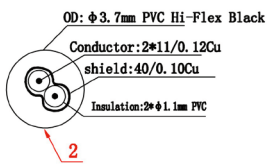

INLINE® SLIM AUDIO CABLE 3.5MM MALE TO MALE STEREO

Slim Audio Cable, thin and flexible

- 3.5mm male stereo plug at both sides

- gold plated contacts
- Stereo pin assignment, 3pin.
- Colour: black with nickered metal plugs

WIRING DIAGRAM

SPECIFICATION

Art. Nr.	Length	EAN
99214	1	4043718235759
99211	1	4043718235766
992111	1	4043718283118
S-99211	1	4043718269648
99212	2	4043718235773
99213	3	4043718235780
99215	5	4043718235797
99210	10	4043718235803

4	MOULDED1	PVC 45P black	2*8g
3	SHELL 1	metal shell (Copper nickel plating)	2PCS
2	CONNECTRORS 1	3.5STEREO Male GOLD (L28mm)	2PCS
1	CABLE	2C AUDIO CABLE Hi-Flex Black	L
NO.	PARTS NAME	SPECIFICATION STANDARD	QTY